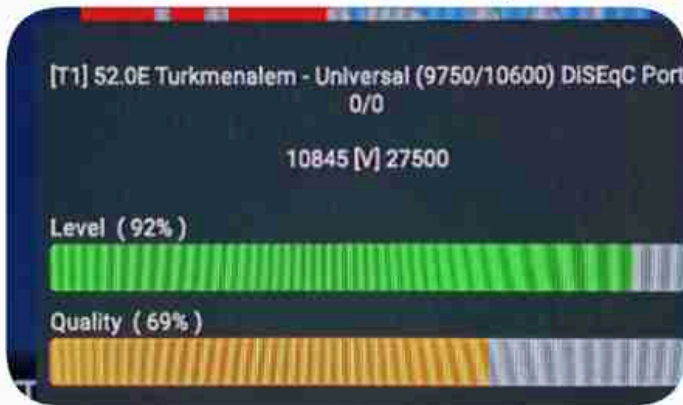

Iran / Bushehr : 11:00am

GMT : 07:30am

Dubai : 11:30am