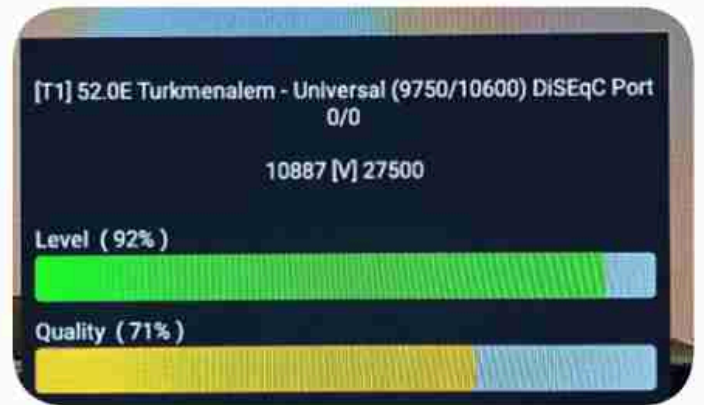

Iran / Bushehr : 11:00am

GMT : 07:30am

Dubai : 11:30am