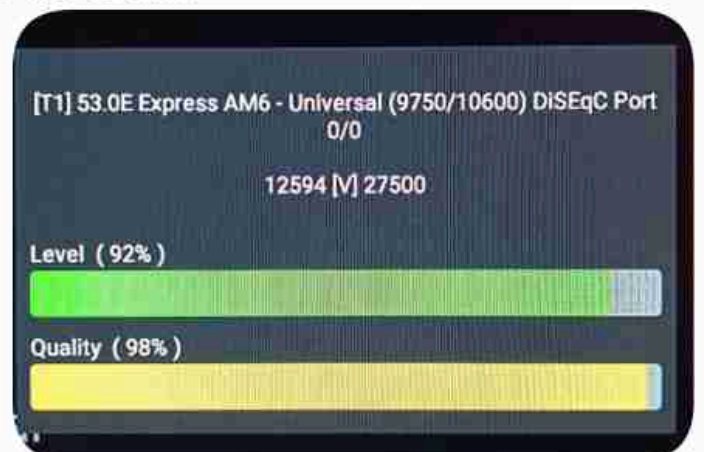

Iran / Bushehr : 11:00am

GMT : 07:30am

Dubai : 11:30am