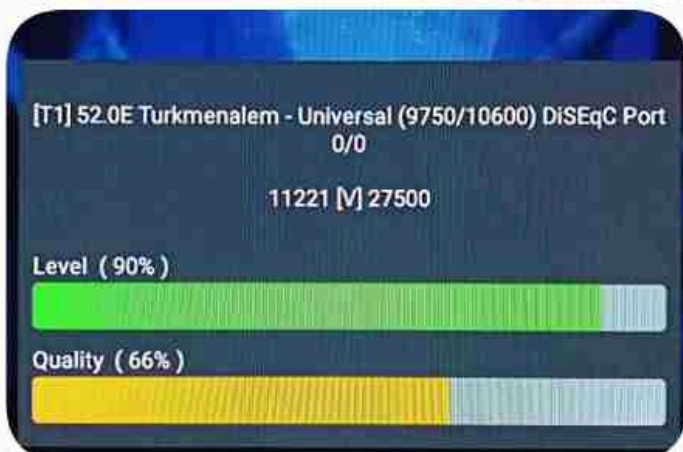

Iran / Bushehr : 11:00am

GMT : 07:30am

Dubai : 11:30am