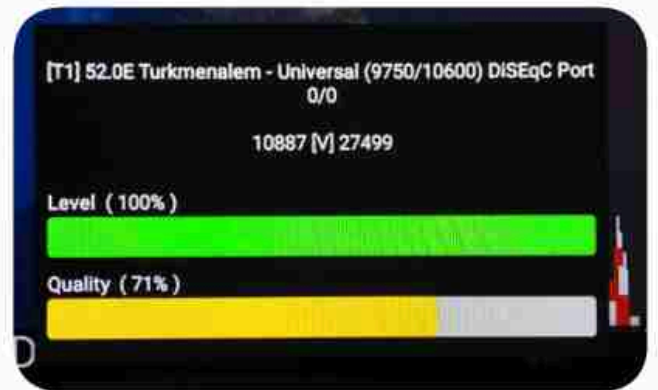

Iran / Bushehr : 09:45pm

GMT : 06:15pm

Dubai : 10:30pm