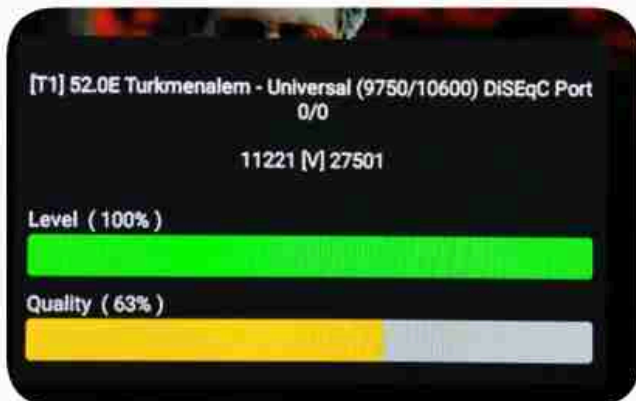

Iran / Bushehr : 09:45pm

GMT : 06:15pm

Dubai : 10:30pm