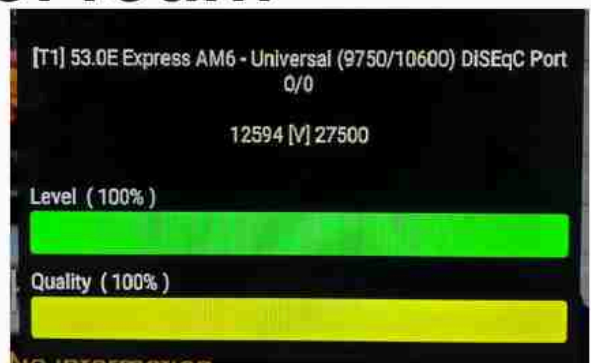

Iran/Shiraz : 09:10am

GMT : 05:40am

Dubai : 09:40am