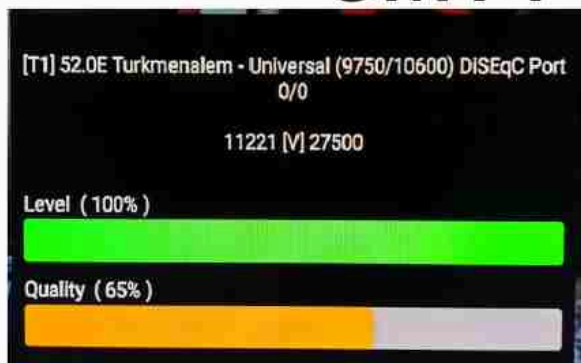

Iran/Shiraz : 09:10am

GMT : 05:40am

Dubai : 09:40am