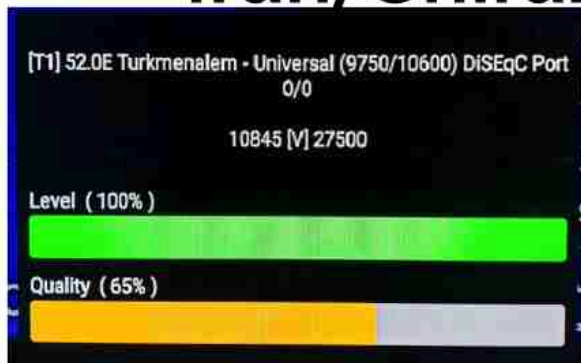

Iran/Shiraz : 09:10am

GMT : 05:40am

Dubai : 09:40am