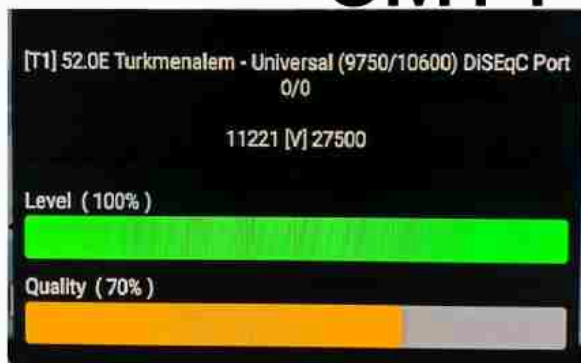

**Iran/Shiraz 03:05am**

**GMT : 11:35pm**

**Dubai : 03:35am**