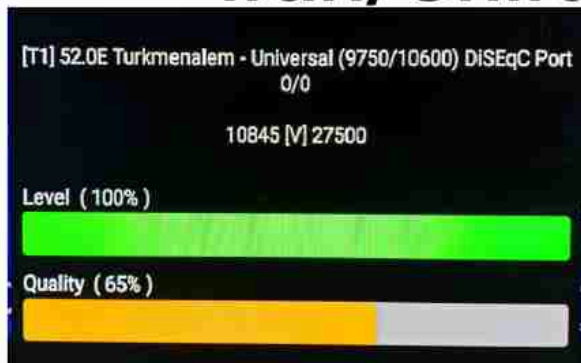

**Iran/Shiraz 03:05am**

**GMT : 11:35pm**

**Dubai : 03:35am**