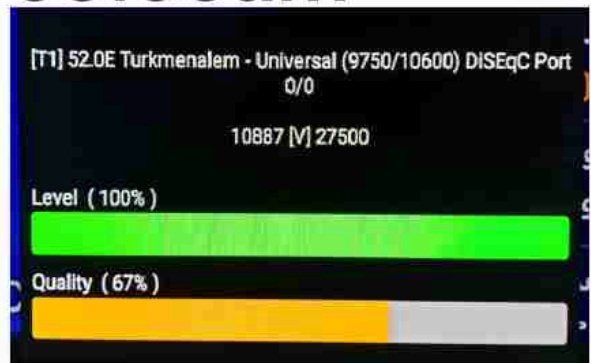

**Iran/Shiraz 03:05am**

**GMT : 11:35pm**

**Dubai : 03:35am**