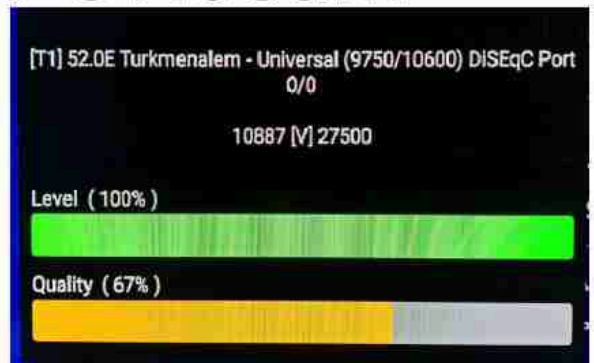

Iran/Shiraz : 01:05am

GMT : 09:35pm

Dubai : 01:35am