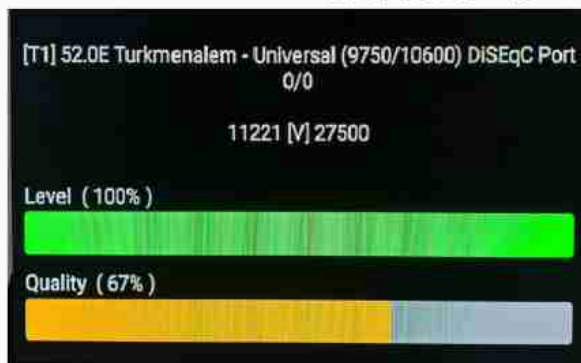

Iran/Shiraz : 01:05am

GMT : 09:35pm

Dubai : 01:35am