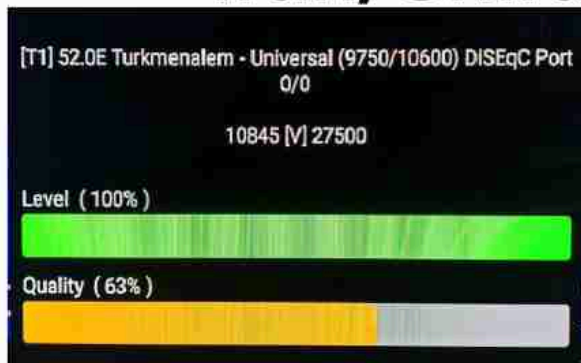

Iran/Shiraz : 01:05am

GMT : 09:35pm

Dubai : 01:35am